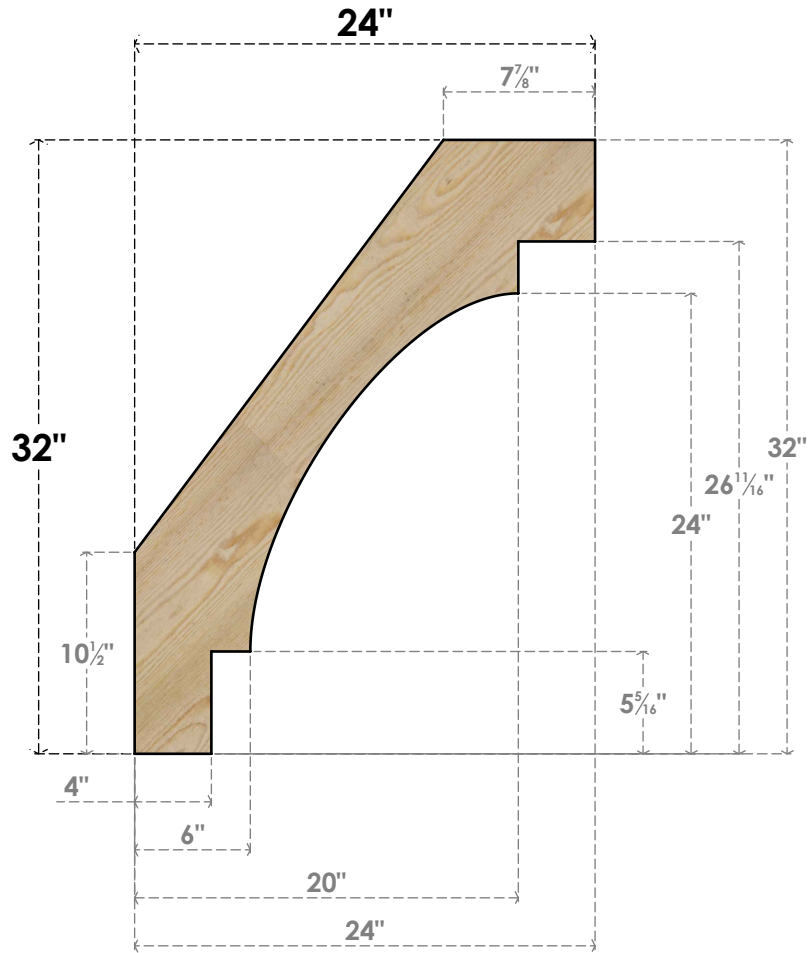

BRC06X24X32MRC00RDF

6"W X 24"D X 32"H MERCED ROUGH SAWN BRACE, DOUGLAS FIR

SIDE

FRONT

EKENA MILLWORK
 2300 WEST MAIN ST.
 CLARKSVILLE, TX 75426
 TOLL FREE: 866-607-0453
 WWW.EKENAMILLWORK.COM

NOTES

1. INSTALLATION TO BE COMPLETED IN ACCORDANCE WITH MANUFACTURER'S SPECIFICATIONS.
2. DRAWING MAY NOT BE TO SCALE
3. THIS DRAWING IS INTENDED FOR DESIGN AND PLANNING PURPOSES ONLY.
4. ALL INFORMATION CONTAINED HEREIN WAS CURRENT AT THE TIME OF DEVELOPMENT BUT MUST BE REVIEWED AND APPROVED BY THE PRODUCT MANUFACTURER TO BE CONSIDERED ACCURATE.
5. PRODUCTS ARE NOT KILN DRIED. THIS ITEM IS UNIQUE AND WILL CONTAIN THE NATURAL VARIATIONS THAT THE WOOD SPECIES OFFERS. THIS MAY RESULT IN VARIATIONS UP TO 1/4"